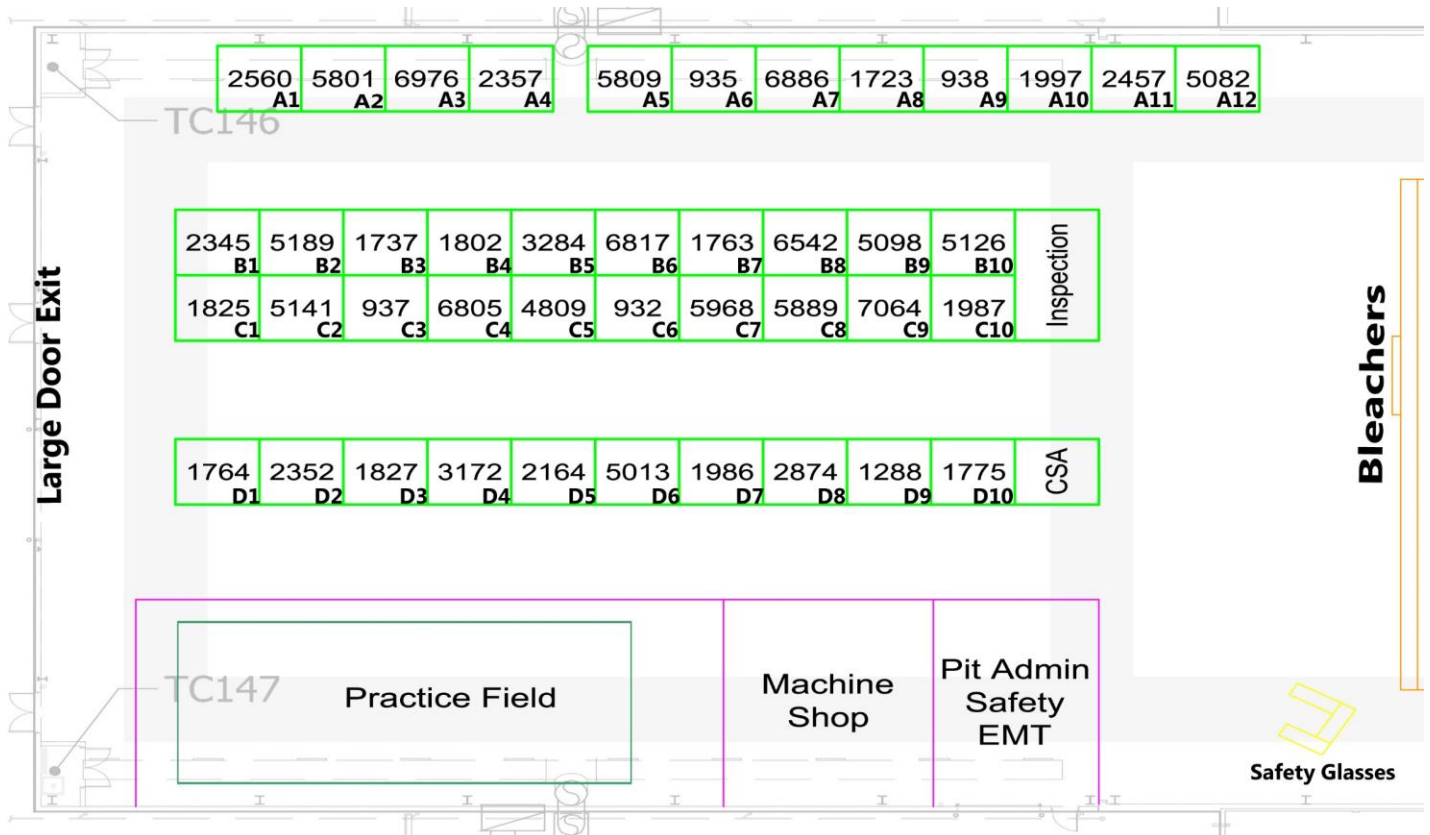

Team #	Pit	Schools
2560	A1	Grandview Senior High, MO
2874	D8	Grain Valley High, MO
3172	D4	Salina High Central and South, KS
3284	B5	Camdenton High, MO
4809	C5	Marceline High, MO
5013	D6	Park Hill High, MO
5082	A12	Oak Park High, MO
5098	B9	North Kansas City High, MO
5126	B10	Park Hill South High, MO
5141	C2	Winnetonka High, MO
5189	B2	Sumner Academy of Arts & Science, KS
5801	A2	Career & Tech Center at Fort Osage, MO
5809	A5	Rockhurst High, MO
5889	C8	Cascia Hall Preparatory School, OK
5968	C7	Manhattan High West/East Campus, KS
6542	B8	Pittsburg High, KS
6805	C4	Creighton Preparatory School, NE
6817	B6	Rolla Senior High, MO
6886	A7	4-H Community, Warsaw, MO
6976	A3	Central High, MO
7064	C9	Lansing High, KS